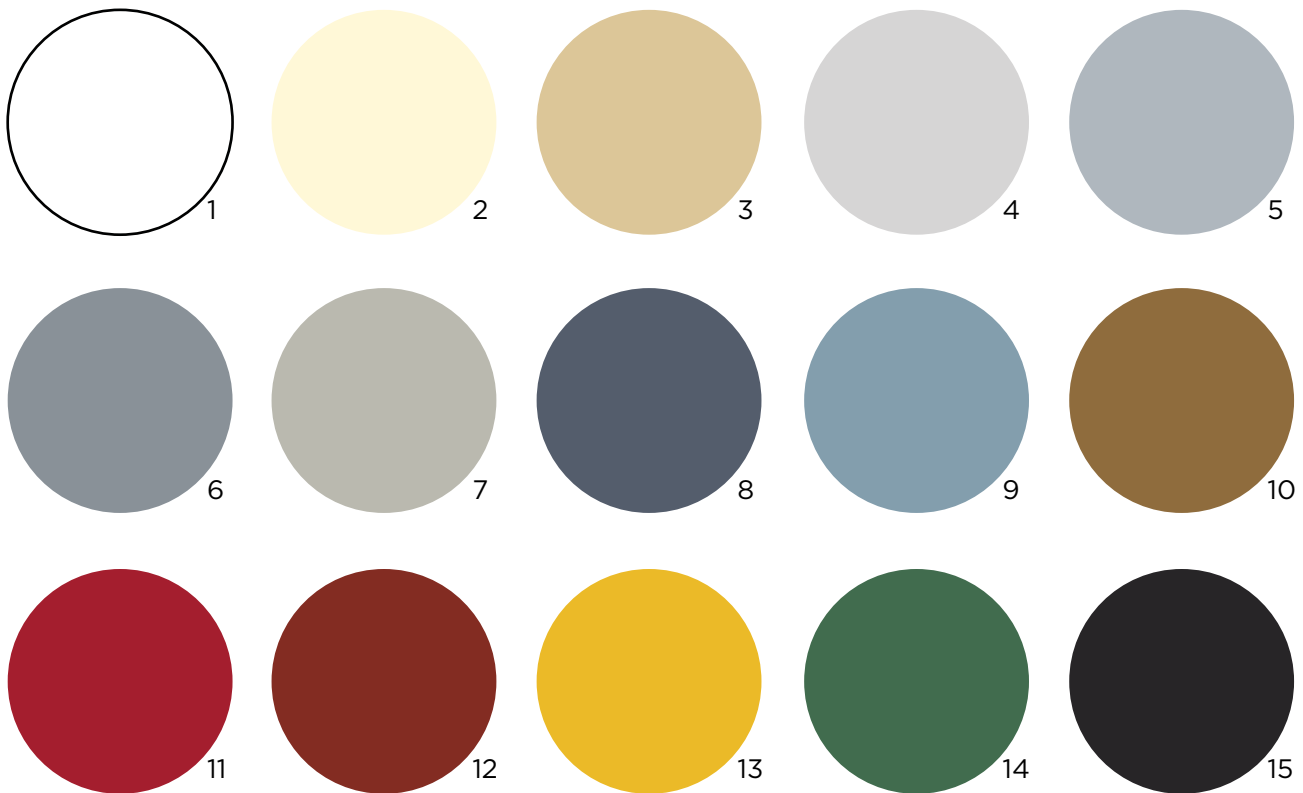

Epoxy *Solid Colors*

Standard Colors: Coordinate your branding with your interior space by selection one of our solid epoxy colors. Note: Colors may be affected by age, heat, and exposure to sunlight. Opacity can vary between products. Please request an actual color sample of the system that you're considering to confirm the most accurate representation.

1 White • 2 Ivory • 3 Beige • 4 Light Grey • 5 Medium Grey • 6 Slate Grey • 7 Concrete Grey • 8 Charcoal • 9 Smoke Blue • 10 Caramel • 11 Safety Red • 12 Tile Red • 13 Safety Yellow • 14 Green • 15 Black